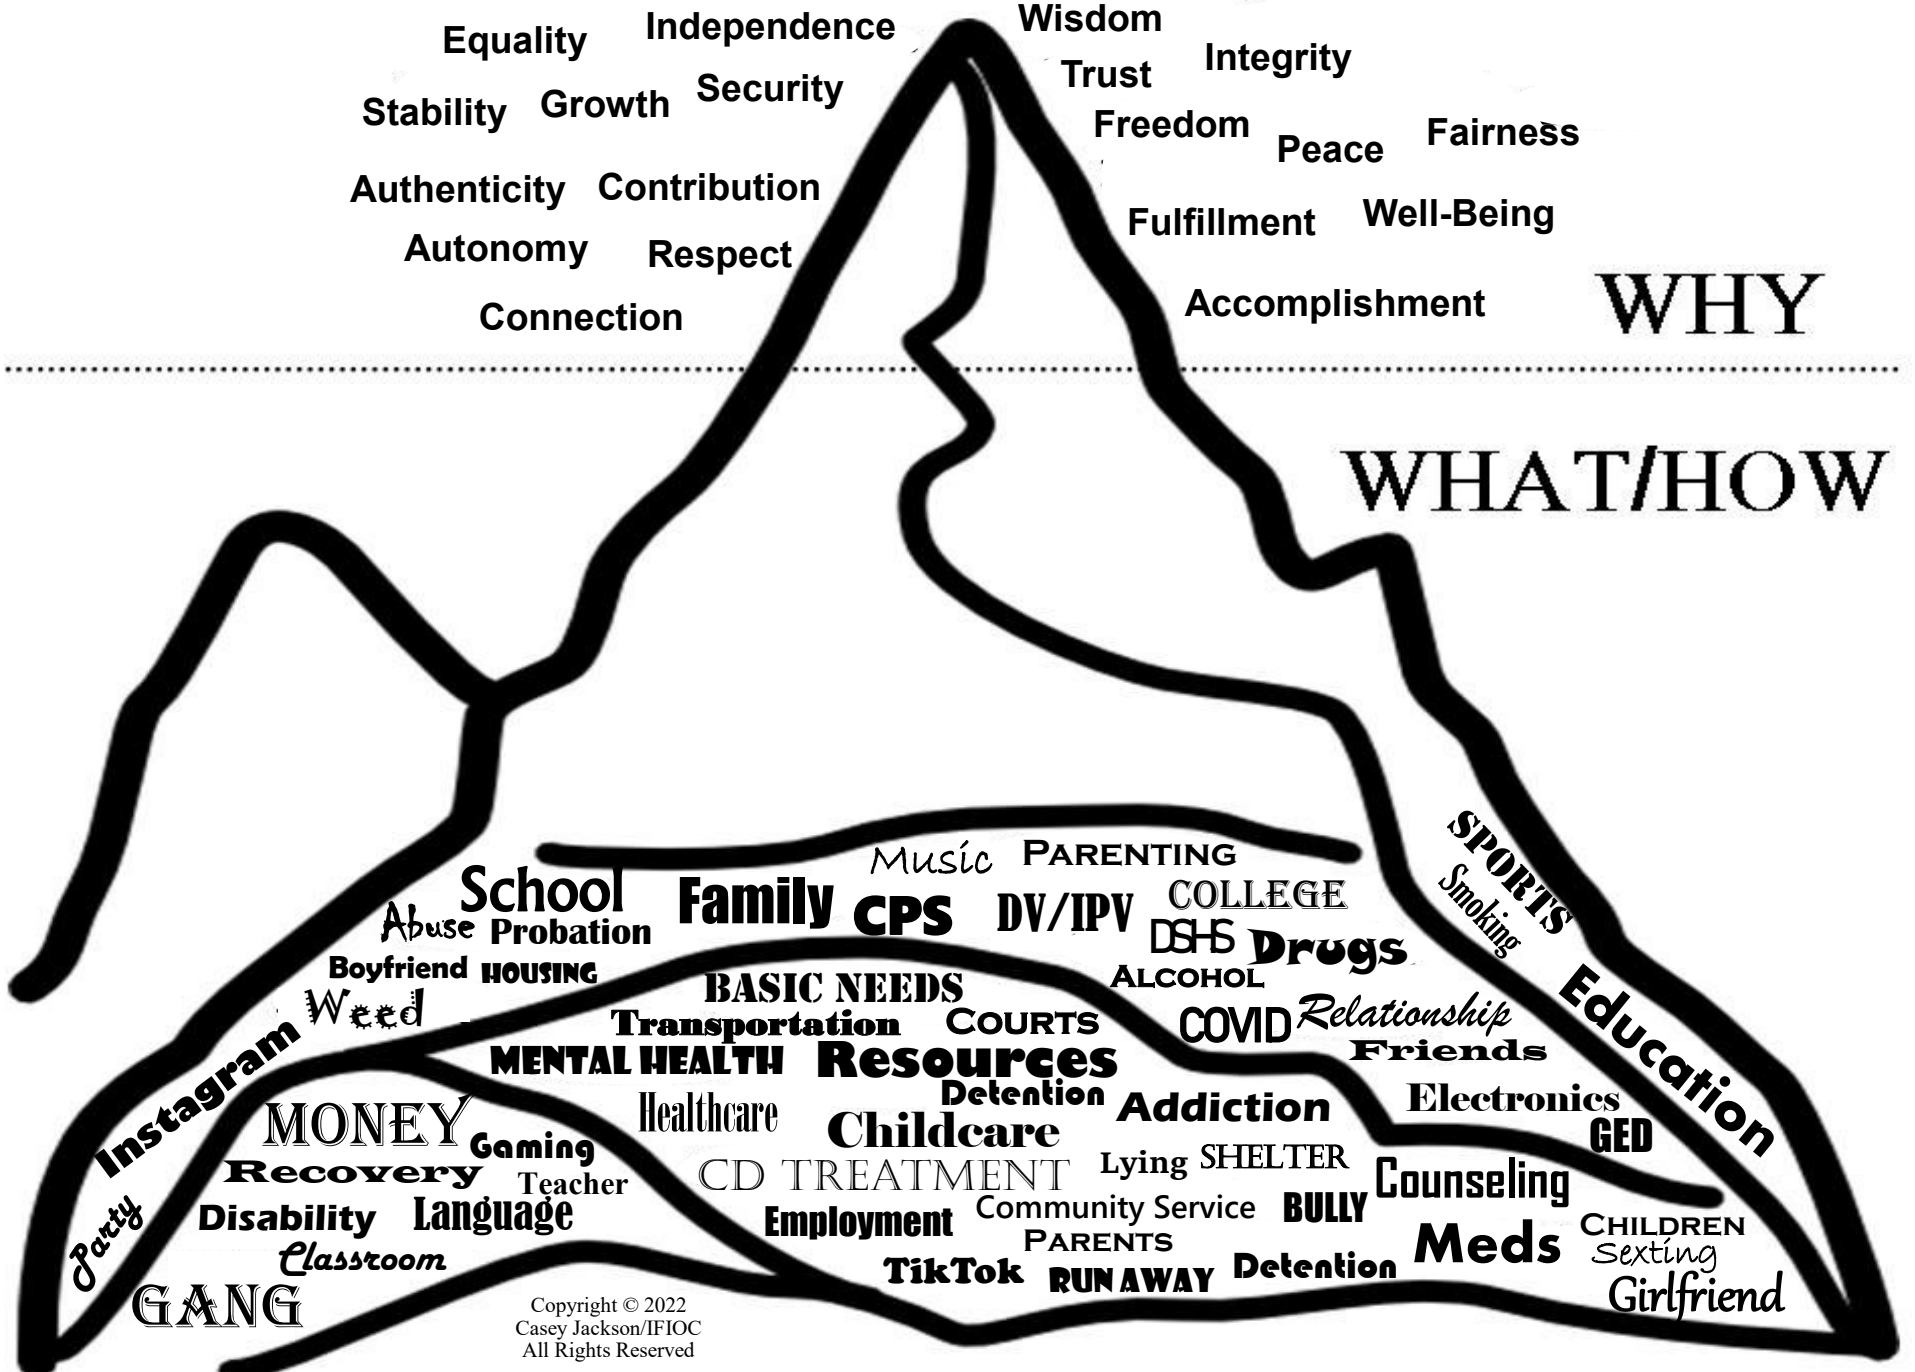

FOCUS MOUNTAIN

Equality Independence Wisdom
Stability Growth Security Trust Integrity
Authenticity Contribution Freedom Peace Fairness
Autonomy Respect Fulfillment Well-Being
Connection Accomplishment

WHY

WHAT/HOW

School Family CPS DV/IPV COLLEGE
Abuse Probation HOUSING DSH Drugs
Boyfriend WEED ALCOHOL COVID Relationship
Instagram Weed BASIC NEEDS Transportation COURTS Friends
MONEY Gaming Healthcare Childcare Addiction Electronics
Recovery Teacher CD TREATMENT Lying SHELTER GED
Disability Language Employment Community Service BULLY Counseling
Classroom Tik Tok RUNAWAY Detention Meds CHILDREN
GANG Sexting Girlfriend